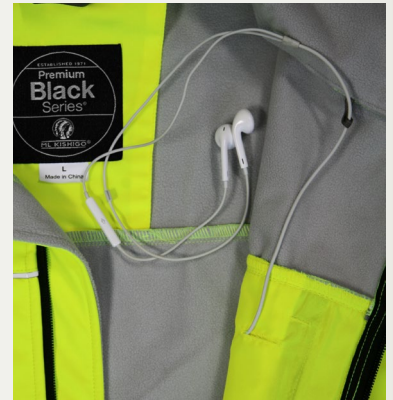

JS137

**ML KISHIGO**

PREMIUM BLACK SERIES®

# Soft Shell Jacket

Premium  
**Black Series®**

JS137 Lime

## PERFORMANCE FEATURES

- \\ Crafted with durable water-resistant soft shell material.
- \\ 2" wide high performance reflective material.
- \\ Cuffs feature durable rubber pull tabs for easy adjustments.
- \\ Reflective piping accents add better visibility in low light.
- \\ Convenient underarm vents for breathability.
- \\ Waist cinches are hidden in front pockets.
- \\ Black areas offer contrast, style and durability.

## POCKETS

- \\ Two outside lower slash pockets with zipper.
- \\ Left chest media-compatible pocket.
- \\ Left arm cell phone pocket.

**SIZES** S - 5X

ANSI/ISEA 107 Type R | Class 3 Compliant

Left chest media-compatible pocket.