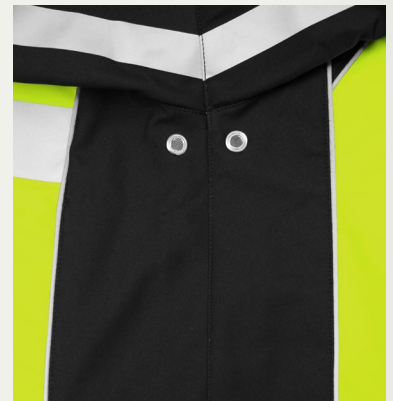

JS137

**ML KISHIGO**

PREMIUM BLACK SERIES®

# Soft Shell Jacket

Premium  
**Black Series®**

JS137 Lime

## PERFORMANCE FEATURES

- \\ Crafted with durable water-resistant soft shell material.
- \\ 2" wide high performance reflective material.
- \\ Cuffs feature durable rubber pull tabs for easy adjustments.
- \\ Reflective piping accents add better visibility in low light.
- \\ Convenient underarm vents for breathability.
- \\ Waist cinches are hidden in front pockets.
- \\ Black areas offer contrast, style and durability.

## POCKETS

- \\ Two outside lower slash pockets with zipper.
- \\ Left chest media-compatible pocket.
- \\ Left arm cell phone pocket.

**SIZES** S - 5X

ANSI/ISEA 107 Type R | Class 3 Compliant

Left chest media-compatible pocket.