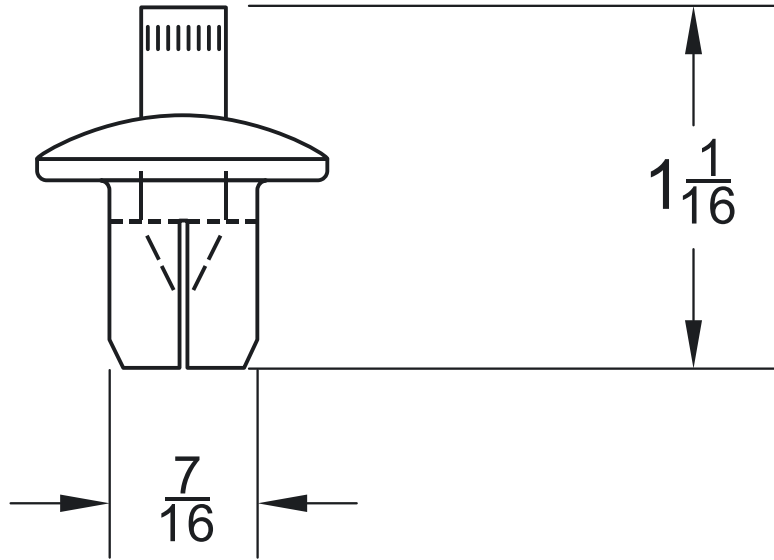

REVISIONS				
ZONE	REV	DESCRIPTION	DATE	APPROVED

PACIFIC PRODUCTS 7323 LYNWOOD WAY HIGHLAND CA 92346	<b>P/N DR716Z</b>			
	<b>7/16 DRIVE RIVET</b>			
800-320-3230	SIZE	FSCM NO.	DWG NO.	REV
	SCALE	<b>2/26/18</b>		SHEET