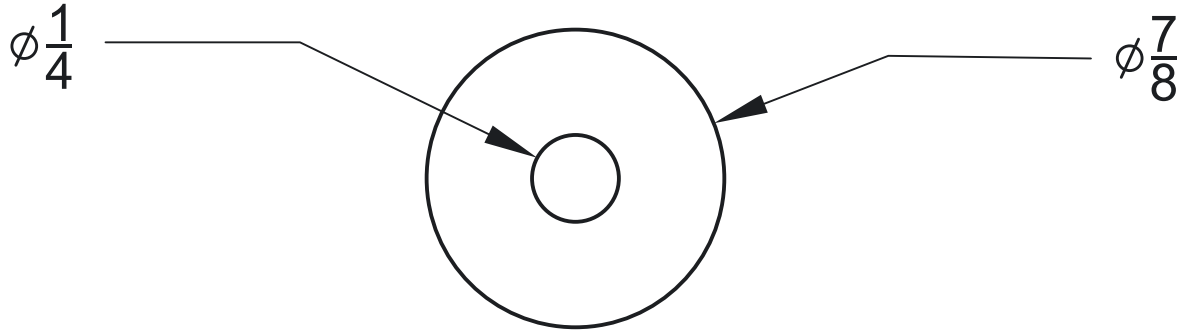

REVISIONS				
ZONE	REV	DESCRIPTION	DATE	APPROVED

PACIFIC PRODUCTS 7323 LYNWOOD WAY HIGHLAND CA 92346	<b>P/N DR716Z</b>			
	<b>7/16 DRIVE RIVET</b>			
800-320-3230	SIZE	FSCM NO.	DWG NO.	REV
	SCALE	<b>2/26/18</b>		SHEET